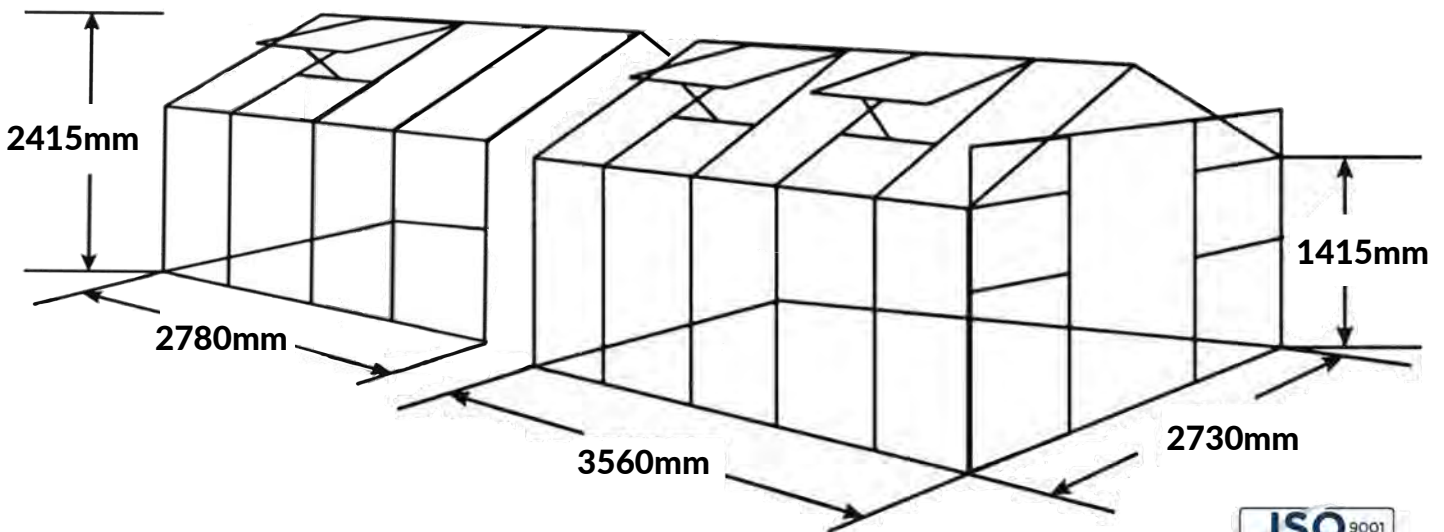

+27827776681

GRO GARDENER 6,3m

KEY ADVANTAGES & SPECIFICATIONS

- Vertical walls for optimal growing area
- Gutters for collecting rainwater
- UV coated 6mm twin walled polycarbonate panels, provides insulation and light diffusion
- No glass to shatter or break
- 6 x roof vents and double sliding door
- Easy to follow step by step instructions
- The polycarbonate panels are hail, snow, and frost resistant to protect your flowers, plants, succulents, or crops
- Sturdy, rust-resistant aluminium frame
- Maintenance-free design
- Can be easily moved & relocated

The 6,3m Gro Gardener Greenhouse Kit Includes:

- 1 x Gro Gardener 3,5m Kit
- 6 x Manual Roof Vents
- 1 x Gro Gardener Extension kit
- 1 x Manual Side Vents

All measurements in mm
*Approx. dimensions

Countrywide shipping available

www.easygreenhouses.co.za

sales@easygreenhouses.co.za

+27827776681

GRO GARDENER EXTENSION KIT

KEY ADVANTAGES & SPECIFICATIONS

The Extension Kit extends the 3,56m **Gro Gardener** greenhouse length by **2,78M at a time** making the **total length** of the greenhouse **6,35m**