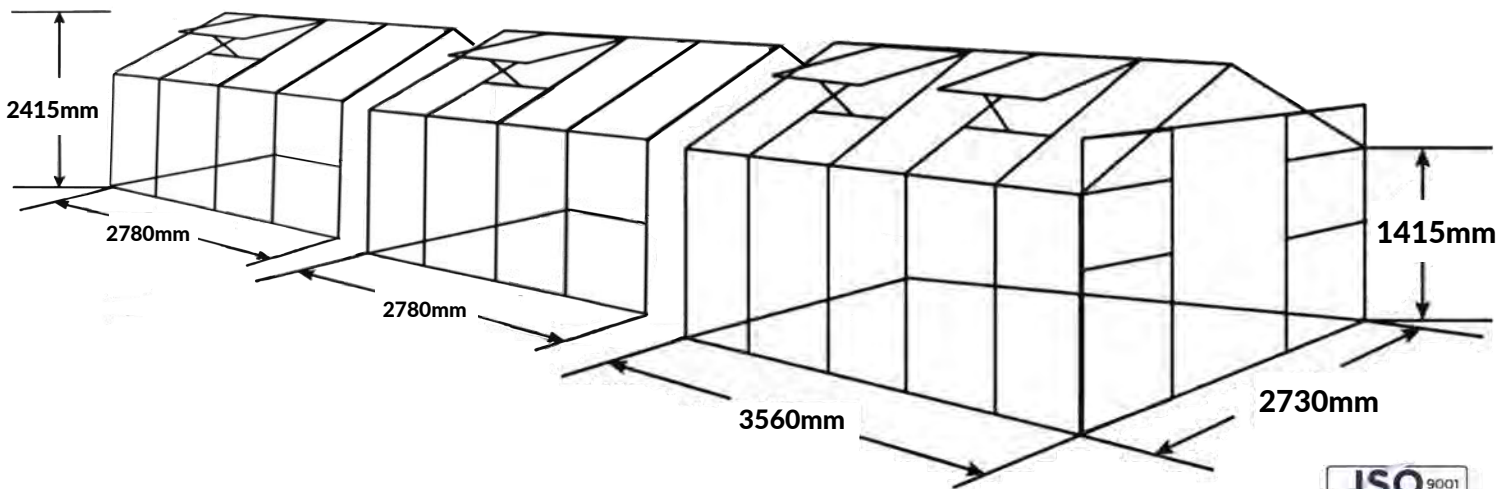

+27827776681

GRO GARDENER 9m

KEY ADVANTAGES & SPECIFICATIONS

- Vertical walls for optimal growing area
- Gutters for collecting rainwater
- UV coated 6mm twin walled polycarbonate panels, provides insulation and light diffusion
- No glass to shatter or break
- 8 x roof vents and double sliding door
- Easy to follow step by step instructions
- The polycarbonate panels are hail, snow, and frost resistant to protect your flowers, plants, succulents, or crops
- Sturdy, rust-resistant aluminium frame
- Maintenance-free design
- Can be easily moved & relocated

The 9m Gro Gardener Greenhouse Kit Includes:

- 1 x Gro Gardener 3,5m Kit
- 8 x Manual Roof Vents
- 2 x Gro Gardener Extension kit
- 2 x Manual Side Vents

All measurements in mm
*Approx. dimensions

 Countrywide shipping available

www.easygreenhouses.co.za

sales@easygreenhouses.co.za

+27827776681

GRO GARDENER EXTENSION KIT

KEY ADVANTAGES & SPECIFICATIONS

The Extension Kit extends the **3,56m Gro Gardener** Greenhouse length by **2,78M at a time** making the total length **9m** when you add 2 x Extension Kits