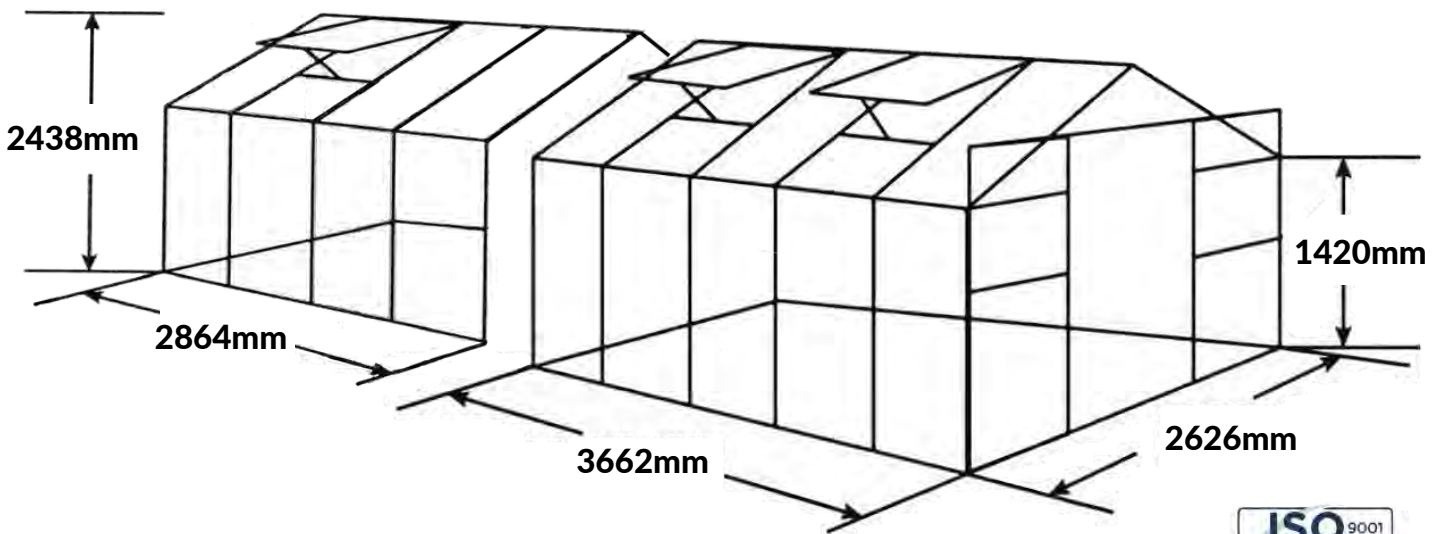

[+27827776681](https://wa.me/27827776681)

GRAND GRO 6,5m

KEY ADVANTAGES & SPECIFICATIONS

- Vertical walls for optimal growing area
- Gutters for collecting rainwater
- UV coated 6mm twin walled polycarbonate panels, provides insulation and light diffusion
- No glass to shatter or break
- 6 x roof vents and double sliding door
- Easy to follow step by step instructions
- The polycarbonate panels are hail, snow, and frost resistant to protect your flowers, plants, succulents, or crops
- Sturdy, rust-resistant aluminium frame
- Maintenance-free design
- Can be easily moved & relocated

The 6,5m Grand Gro Greenhouse Kit Includes:

- 1 x Grand Gro 3,6m Kit
- 1 x Grand Gro Extension kit
- 6 x Manual Roof Vents

All measurements in mm
*Approx. dimensions

Countrywide shipping available

www.easygreenhouses.co.za

sales@easygreenhouses.co.za

+27827776681

GRAND GRO EXTENSION KIT

KEY ADVANTAGES & SPECIFICATIONS

The Extension Kit extends the 3,66m **Grand Gro** greenhouse length by **2,86M at a time** making the **total length** of the greenhouse **6,52m**