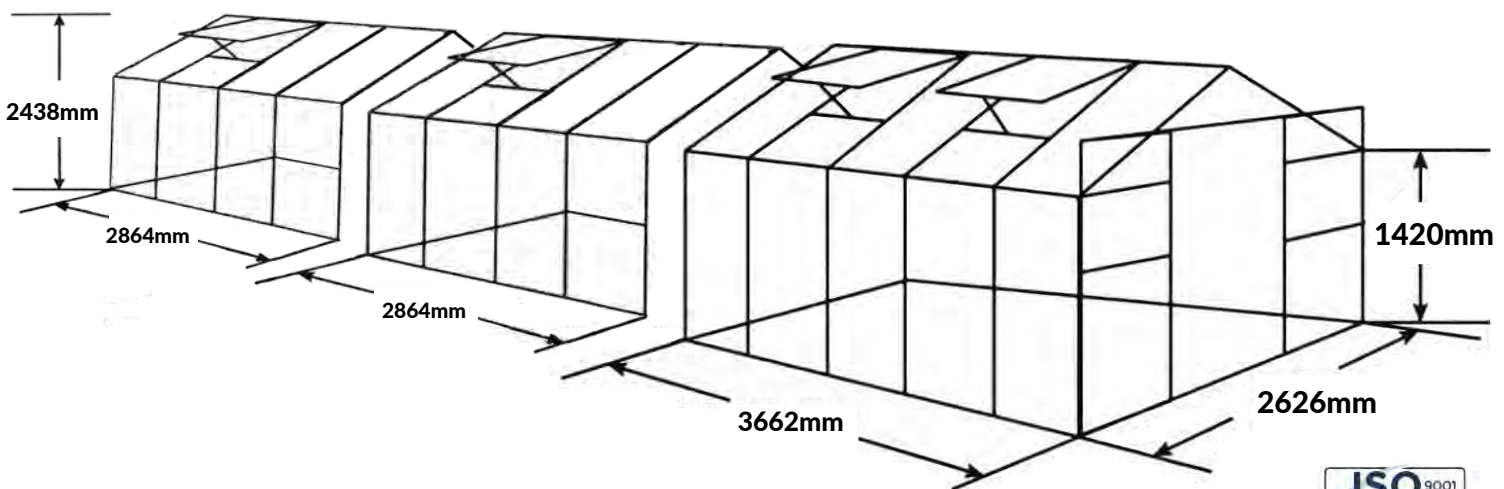

[+27827776681](tel:+27827776681)

GRAND GRO 9,3m

KEY ADVANTAGES & SPECIFICATIONS

- Vertical walls for optimal growing area
- Gutters for collecting rainwater
- UV coated 6mm twin walled polycarbonate panels, provides insulation and light diffusion
- No glass to shatter or break
- 8 x roof vents and double sliding door
- Easy to follow step by step instructions
- The polycarbonate panels are hail, snow, and frost resistant to protect your flowers, plants, succulents, or crops
- Sturdy, rust-resistant aluminium frame
- Maintenance-free design
- Can be easily moved & relocated

The 9m Grand Gro Greenhouse Kit Includes:

- 1 x Grand Gro 3,6m Kit
- 2 x Grand Gro Extension kit
- 8 x Manual Roof Vents

All measurements in mm
*Approx. dimensions

 Countrywide shipping available

www.easygreenhouses.co.za

sales@easygreenhouses.co.za

+27827776681

GRAND GRO EXTENSION KIT

KEY ADVANTAGES & SPECIFICATIONS

The Extension Kit extends the **3,66m Grand Gro** Greenhouse length by **2,86M at a time** making the total length **9,3m** when you add 2 x Extension Kits