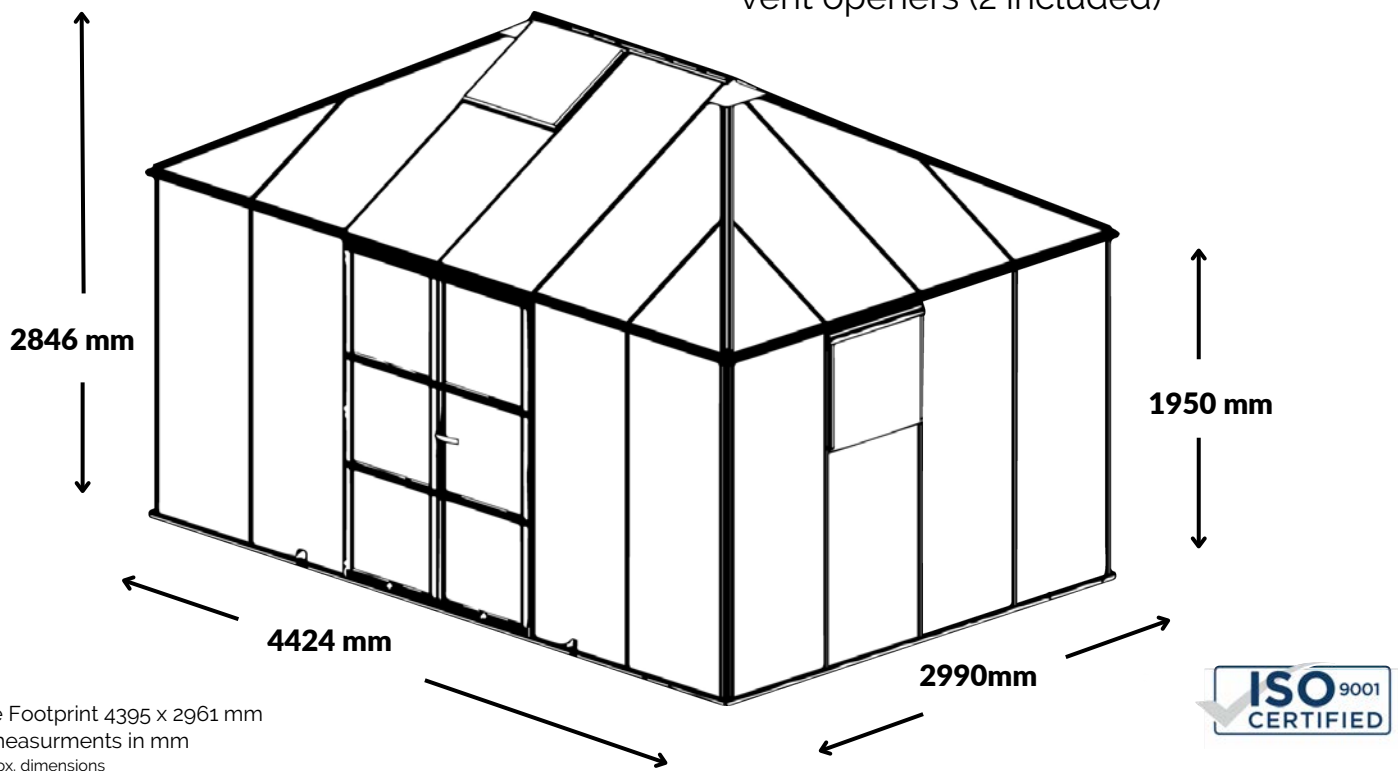

Temperature Control  
Provides insulation &  
light diffusion.

Wind & Hail Resistant  
10mm twin walled  
polycarbonate panels

Sustainable, strong,  
durable & long lasting

[www.easygreenhouses.co.za](http://www.easygreenhouses.co.za)

## KEY ADVANTAGES & SPECIFICATIONS

- Black aluminium frame
- Vertical walls for optimal growing area
- Gutters for collecting rainwater
- UV coated 10mm twin walled polycarbonate panels, provides insulation and light diffusion
- No glass to shatter or break
- 4 x vents ( 2 roof & 2 side vents)
- Double hinged lockable door
- The polycarbonate panels are hail, snow and frost resistant to protect your flowers, plants, succulents or crops
- Sturdy, rust-resistant aluminium frame
- Maintenance-free design
- Manufactured to ISO 9001 standards
- Can be easily moved & relocated
- Roof cresting & finial included (optional)
- **Available Accessories:** Automatic roof vent openers (2 included)